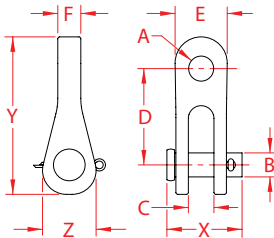

RIGGING TOGGLE

CHROME ON BRONZE

Import

Precision
Cast

ITEM	A (size)	B	C	D	E	F	X (height)	Y (length)	Z (width)	WLL (lb)	WT (lb)	PACKAGING TYPE	EACH (qty)	INNER (qty)	CARTON (qty)	UPC
S0168-CB08	5/16"	0.31"	0.31"	1.50"	0.69"	0.30"	1.05"	2.05"	0.75"	800	0.11	POLYBAG	1	10	300	791506035527

NOTE:

ALL DIMENSIONS ARE NOMINAL (+/- 3%) AND ARE SUBJECT TO CHANGE WITHOUT NOTICE.